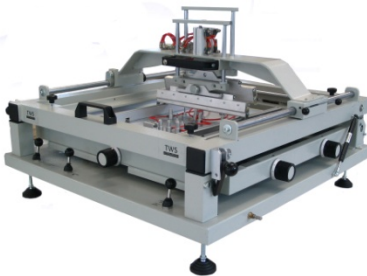

TWS

AUTOMATION

SCREEN PRINTERS

SR2000

Entry-level, manual printer
Low cost, easy to use

SR2550

Air-assisted, semi-automatic printer
Versatile, easy to use

SR2600

Air-assisted semi-automatic printer
High print quality, easy to use

SR3100

Fully automatic
High-resolution vision system
Feature-packed, easy to use