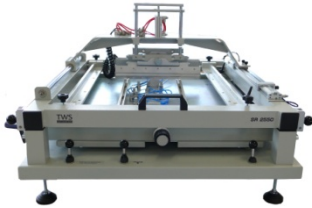

TWS

AUTOMATION

SCREEN PRINTERS

SR2000

Entry-level, manual printer
Low cost, easy to use

SR2550

Air-assisted, semi-automatic printer
Versatile, easy to use

SR2600

Air-assisted semi-automatic printer
High print quality, easy to use

SR3100

Fully automatic
High-resolution vision system
Feature-packed, easy to use